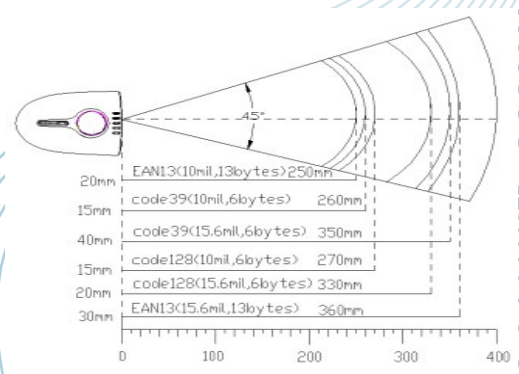

Scanning

Wireless Transmitting	
Distance : Indoor	10-50m
: Outdoor	100-150m
Infrared induction Distance	-
Optical Source	650nm Visible red light diode
Image Resolution	≥3.5mil
Minimum Contrast	≥ 30%
Barcode Types	UPC/EAN/JAN,UPC/EAN with supplementals, UCC/EAN128,Code39,MSI, Code11,Code39 Full ASCII, Code39 Trioptic, Code128, Code128 Full ASCII Codabar, Code93,Discrete 2 of 5 IATA, RSSvanriars,Codabar,chinese 2 of 5,Interleaved 2/5, Interleaved 2 of 5, International general dimensional barcodes
Decoding Speed	100times/s
Barcode Sensitivity	Tilt ±65°, Rotate ±42°, Deflection ±60°
Interface	USB / Wireless / Bluetooth

Physical

Size	L159×W65.5×H85 mm
Weight	165g (except cable)

Depth Filed

Iware
Portable Scanner 1D
E81BT

APLIKASI PRODUK

- Minimarket
- Toko Pecah Belah
- Toserba
- Toko Kelontong
- Toko Fashion
- Butik
- Distro
- Sistem Parkiran
- Toko Oleh-Oleh
- Toko Sparepart
- Toko Asesoris
- Rumah Sakit
- Dan jenis usaha yang lainnya